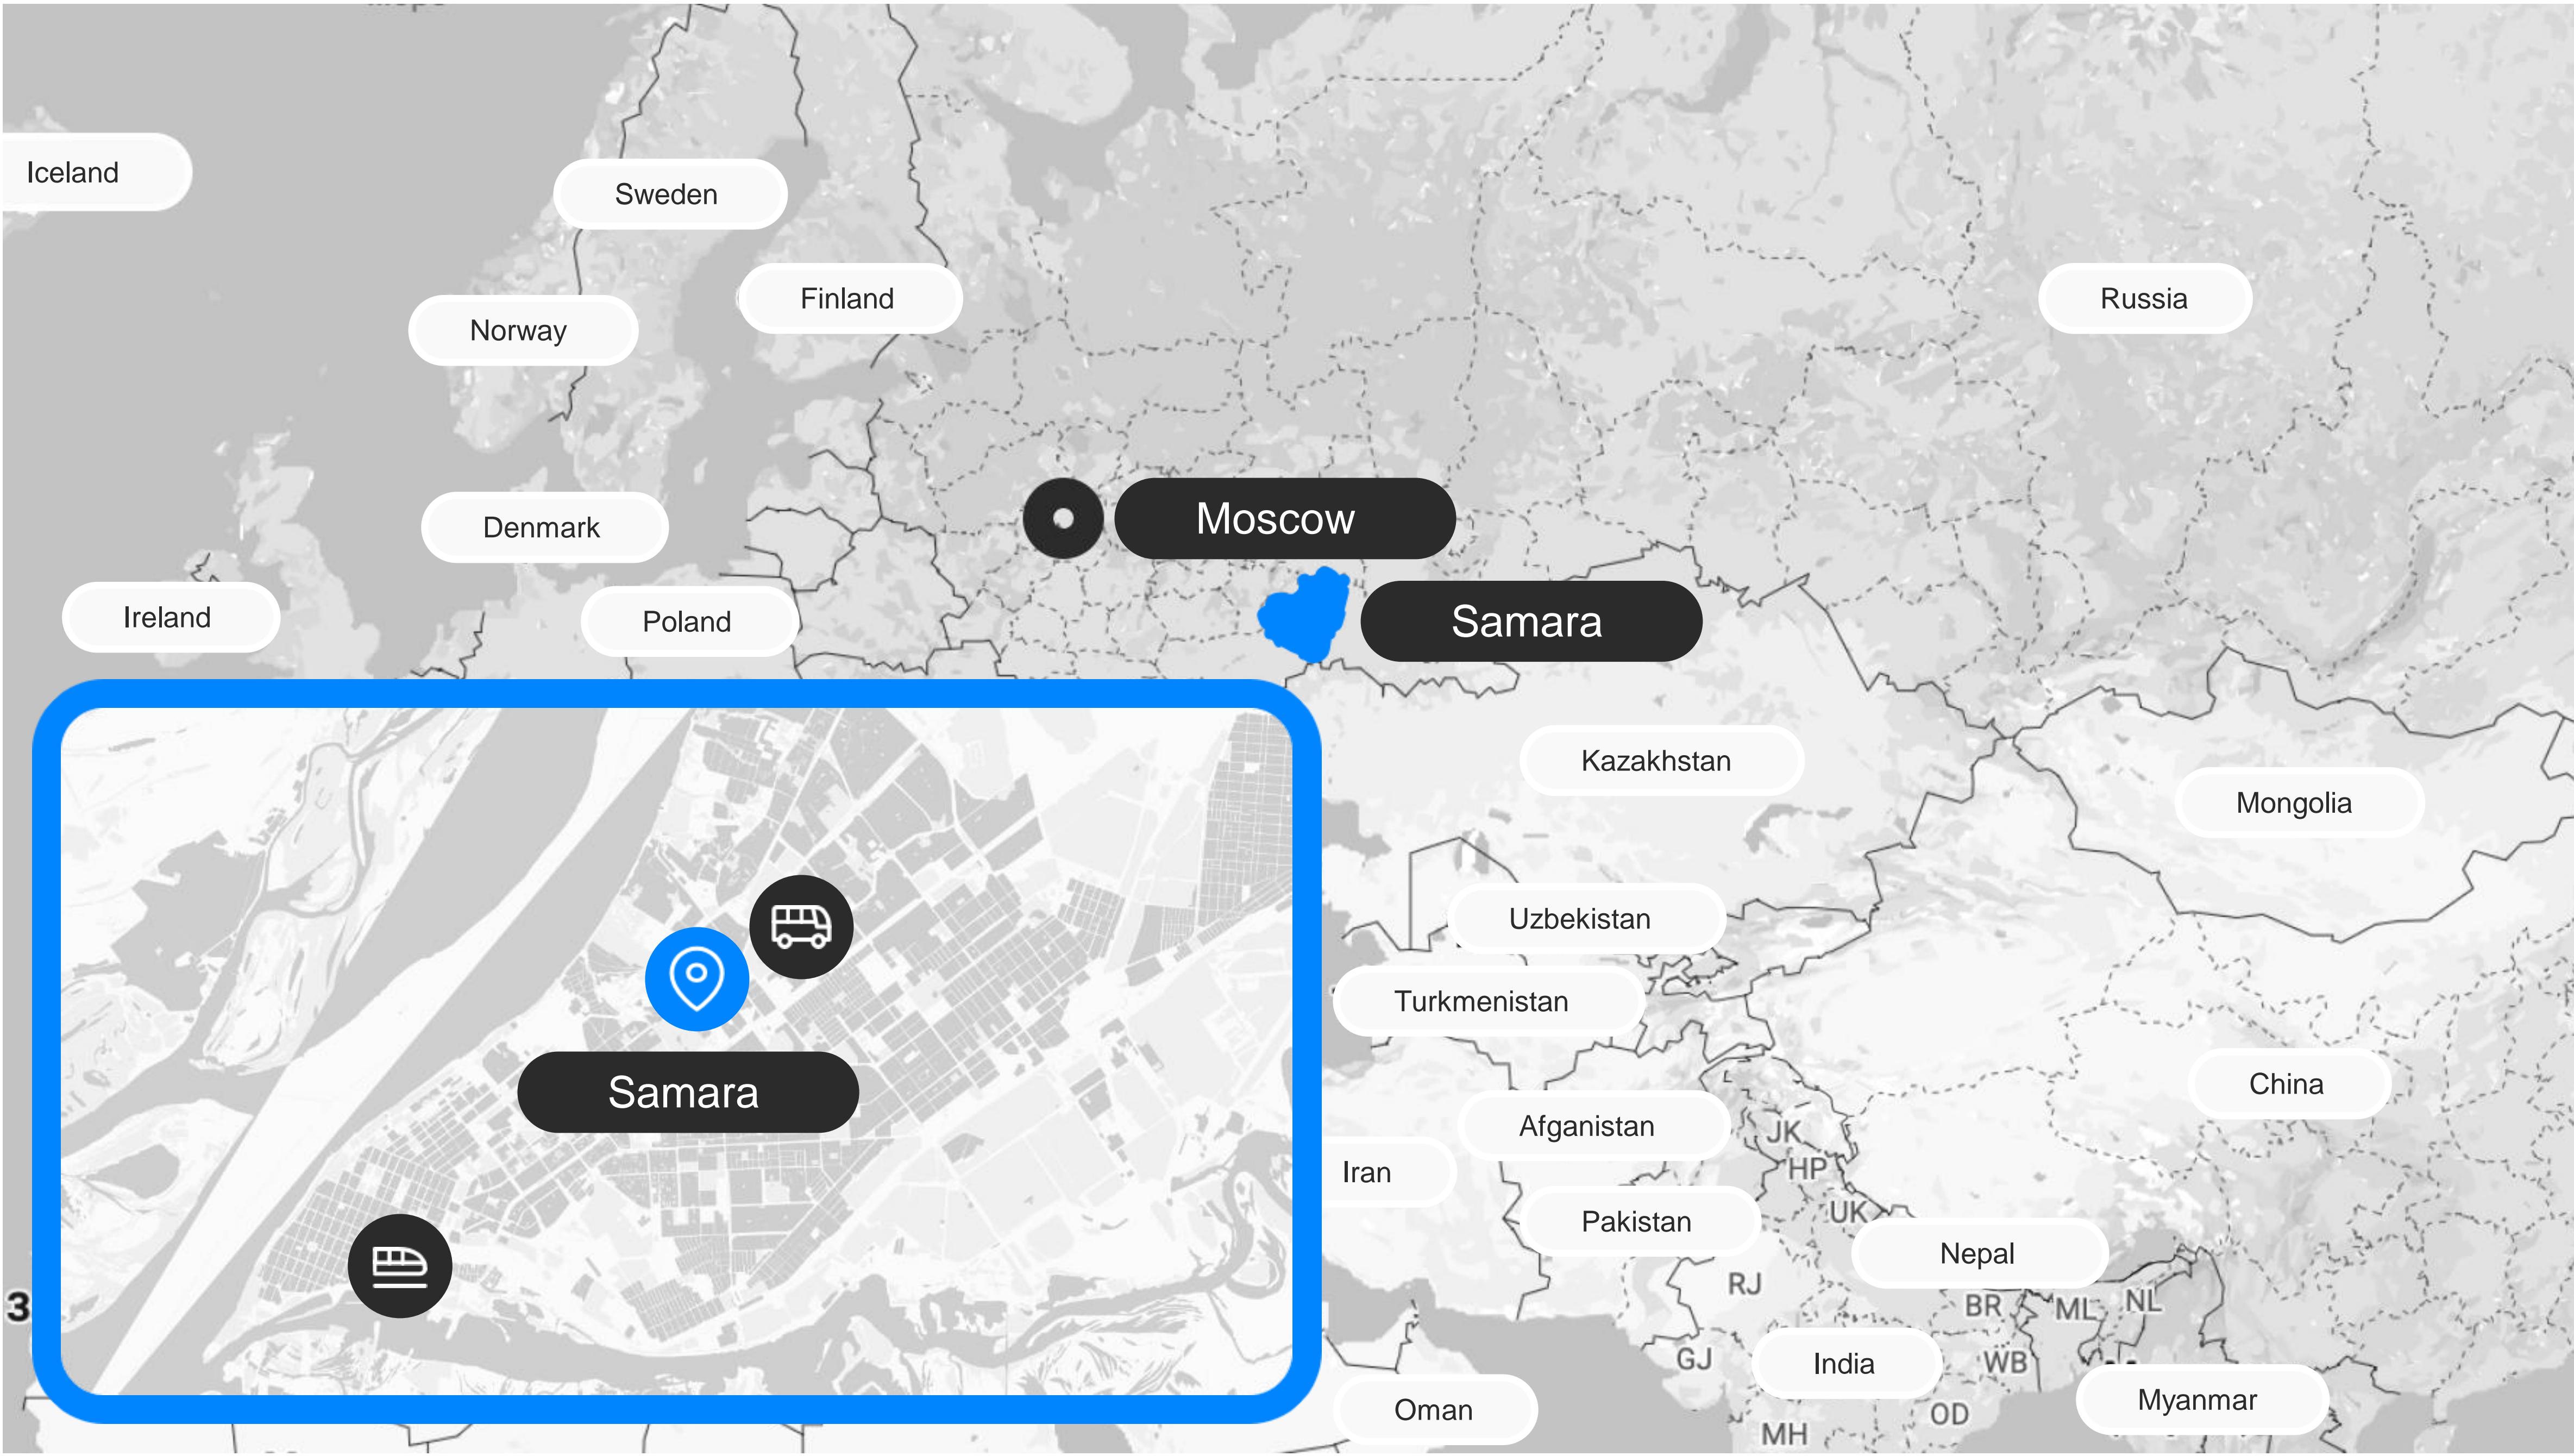

# SAMARA NATIONAL RESEARCH UNIVERSITY

Space for  
life

TOP-20 universities in  
Russia

# SAMARA UNIVERSITY

Multidisciplinary scientific and educational center. The key area is the field of airspace technology. We are the main university of the Roskosmos State Corporation

Motto

SPACE FOR LIFE